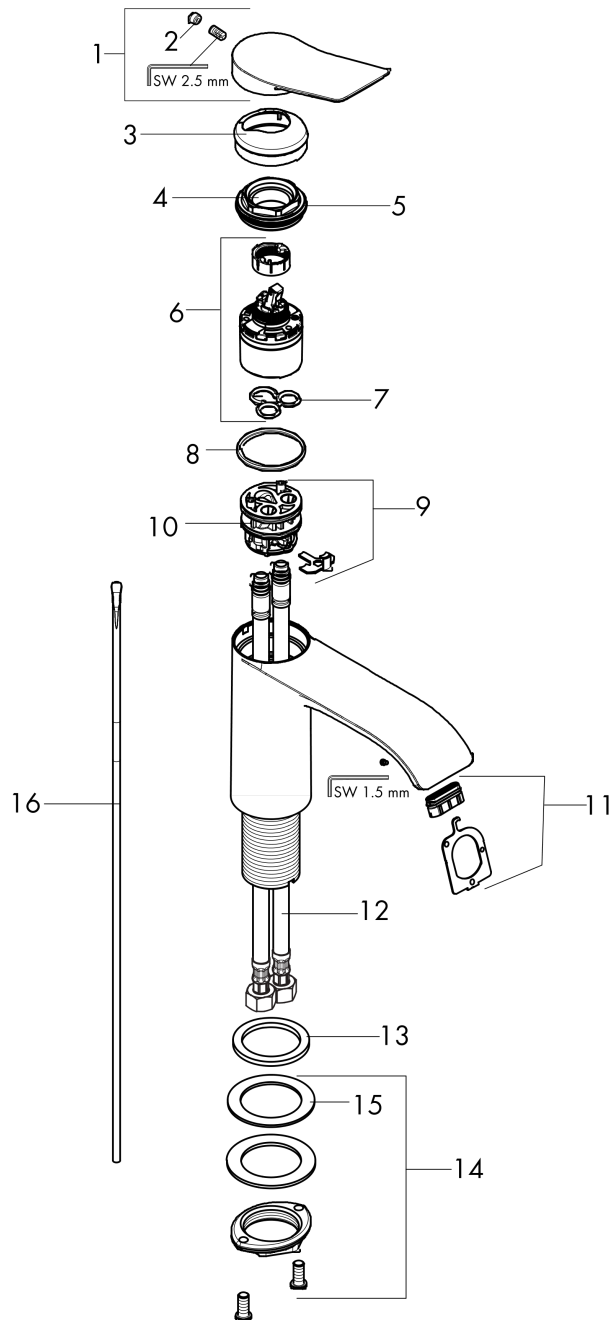

Vivenis
Single-Hole Faucet 80 with Pop-Up Drain, 1.2 GPM
 Finishes : **brushed nickel** Part no. : **75010821**

Description

Features

- Consists of: Single-handle faucet, Pop-up assembly
- Spray modes: WaterfallStream
- Flow: 1.2 GPM (4.5 L/Min)
- Ceramic cartridge
- Includes pop-up drain
- Material waste set: Metal

Item details

List Price \$ 508.00

Technology

Design awards

Compliance

Product image

Scale drawing

Vivenis
Single-Hole Faucet 80 with Pop-Up Drain, 1.2 GPM
 Finishes : **brushed nickel** Part no. : **75010821**

Exploded drawing

Year of production: >11/21

Vivenis**Single-Hole Faucet 80 with Pop-Up Drain, 1.2 GPM**Finishes : **brushed nickel** Part no. : **75010821****Spare parts list**

Year of production: >11/21

Pos.	Description	Part no.	Price	PU
1	handle	94277820	-	1
2	screw cover	93735460	-	1
3	escutcheon	94027820	-	1
4	nut	93995000	-	1
5	O-ring 35x1,5	92114000	-	1
6	cartridge, assy	93897000	-	1
7	seal	95008000	-	1
8	O-ring 35x2	92604000	-	1
9	adapter for cartridge	98750000	-	1
10	O-Ring 30x2	98186000	-	1
11	spray former	94275001	-	1
12	connection hose 23½" M8x0,75 3/8"	96556001	-	1
13	flat seal	98749000	-	1
14	fixing set (Ø 32)	13961000	-	1
15	lever collar	97548000	-	1
16	pull rod	96657820	-	1
a	lever arm 340mm (ball-Ø12mm)	96324000	-	1
b	pop up waste	88509820	-	1