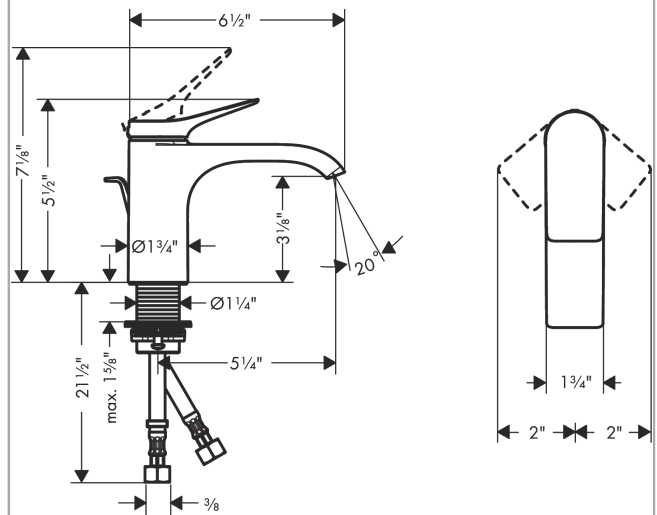

Vivenis
Single-Hole Faucet 80 with Pop-Up Drain, 1.2 GPM
 Finishes : **brushed nickel** Part no. : **75010821**

Description

Features

- Consists of: Single-handle faucet, Pop-up assembly
- Spray modes: WaterfallStream
- Flow: 1.2 GPM (4.5 L/Min)
- Ceramic cartridge
- Includes pop-up drain
- Material waste set: Metal

Item details

List Price \$ 508.00

Technology

Design awards

Compliance

Product image

Scale drawing

Vivenis
Single-Hole Faucet 80 with Pop-Up Drain, 1.2 GPM
 Finishes : **brushed nickel** Part no. : **75010821**

Exploded drawing

Year of production: >11/21

Vivenis**Single-Hole Faucet 80 with Pop-Up Drain, 1.2 GPM**Finishes : **brushed nickel** Part no. : **75010821****Spare parts list**

Year of production: >11/21

Pos.	Description	Part no.	Price	PU
1	handle	94277820	-	1
2	screw cover	93735460	-	1
3	escutcheon	94027820	-	1
4	nut	93995000	-	1
5	O-ring 35x1,5	92114000	-	1
6	cartridge, assy	93897000	-	1
7	seal	95008000	-	1
8	O-ring 35x2	92604000	-	1
9	adapter for cartridge	98750000	-	1
10	O-Ring 30x2	98186000	-	1
11	spray former	94275001	-	1
12	connection hose 23½" M8x0,75 3/8"	96556001	-	1
13	flat seal	98749000	-	1
14	fixing set (Ø 32)	13961000	-	1
15	lever collar	97548000	-	1
16	pull rod	96657820	-	1
a	lever arm 340mm (ball-Ø12mm)	96324000	-	1
b	pop up waste	88509820	-	1